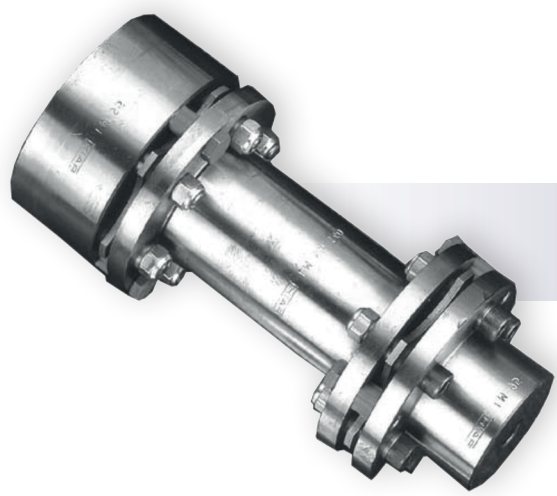

RAIHI

RAIHI

N-FLEX

FLEXIBLE COUPLINGS

GEAR

RLMK

LF/S-FLEX

PRE-CUT SHIMS