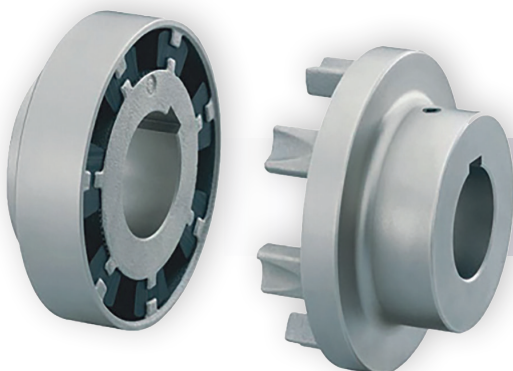

Martin

Lovejoy

JAW

MARTIN-FLEX

Martin

Martin

HRC

RB

RAIHI

RAIHI

N-FLEX

FLEXIBLE COUPLINGS

GEAR

RLMK

LF/S-FLEX

PRE-CUT SHIMS