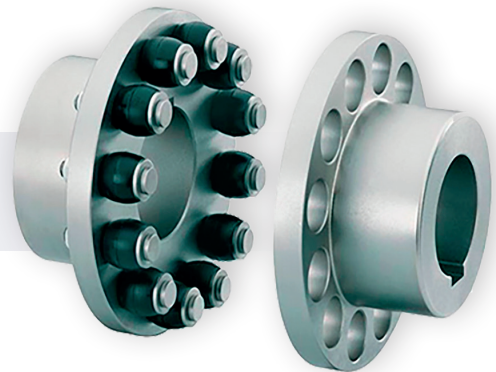

Martin

Lovejoy

JAW

MARTIN-FLEX

Martin

Martin

HRC

RB

RAIHI

RAIHI

N-FLEX

FLEXIBLE COUPLINGS

GEAR

RLMK

LF/S-FLEX

PRE-CUT SHIMS