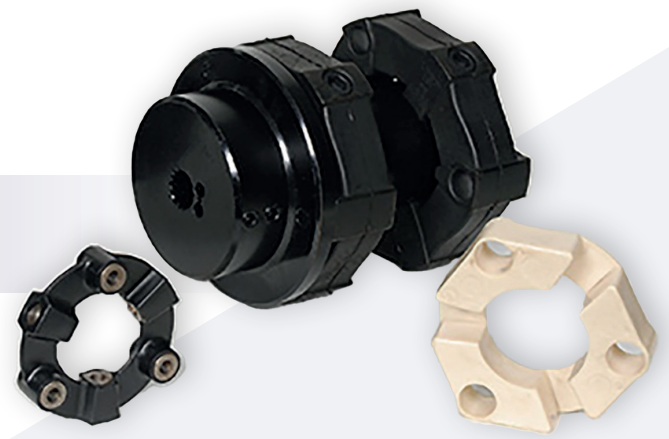

RAIHI

RAIHI

N-FLEX

FLEXIBLE COUPLINGS

GEAR

RLMK

LF/S-FLEX

PRE-CUT SHIMS